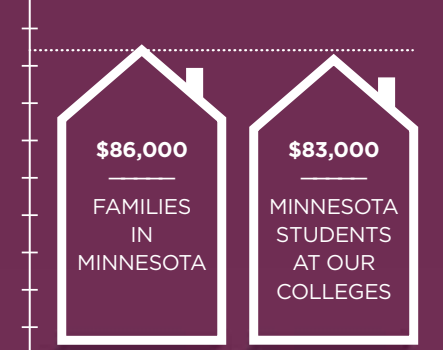

PAYCHECK
\$57,100

Median income of our alums working full-time in Minnesota four years after graduation

We cost less than you think.

Students from all income levels come to our colleges—and succeed.

Students receiving grants and scholarships

With grants and scholarships, listed tuition is cut by on average 61% for first-year students

Typical family income—ours mirrors the state

MINNESOTA PRIVATE COLLEGES

Augsburg University
Bethany Lutheran College
Bethel University
Carleton College
College of Saint Benedict
The College of St. Scholastica