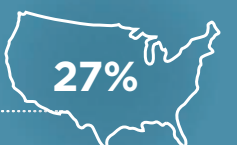

From Minnesota

From around the U.S.